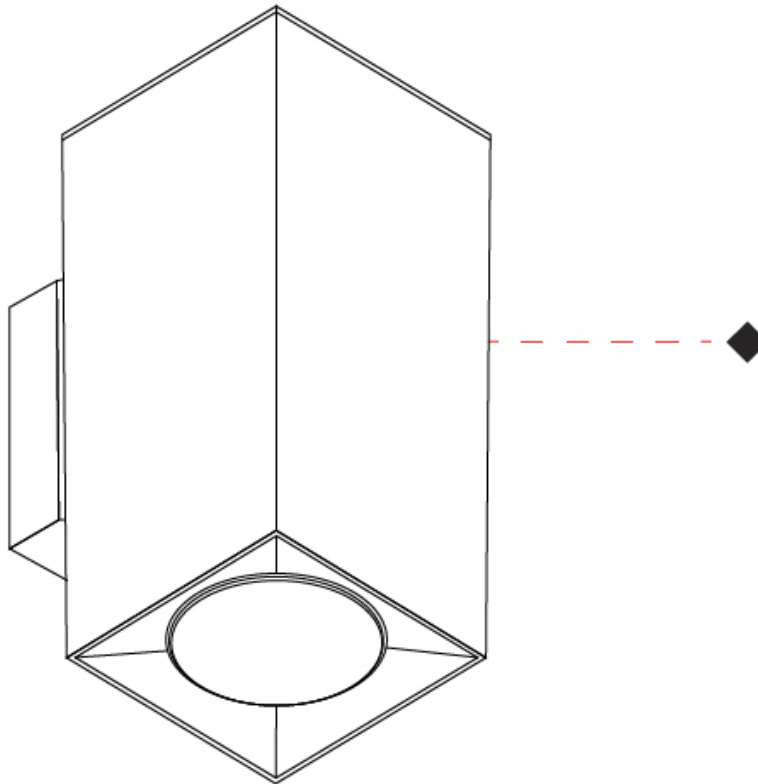

DAU SINGLE SURFACE

D93044-

PROJECT

TYPE

SPECIFIER

QUANTITY

DATE